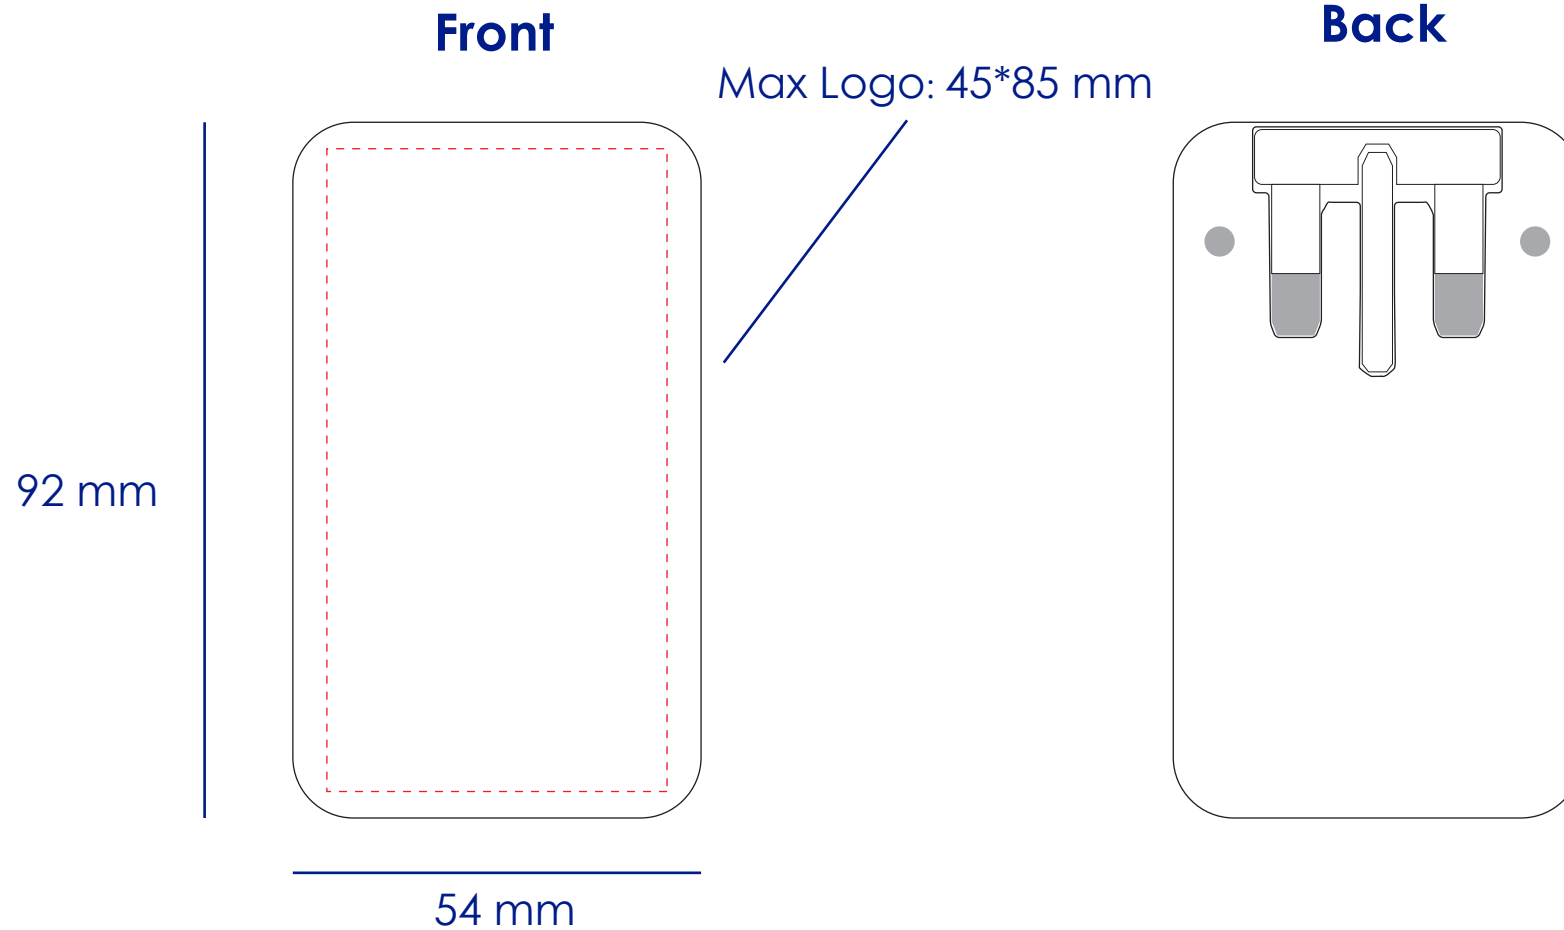

Approval Proof

Colours

-

Product Colour

White

Folding Plug
92 mm * 54 mm
Branding Method: Silk Print

Logo Size

Terms & Conditions

It is the clients responsibility to check the above artwork has been produced correctly by our factory to suit the manufacturing process. Whilst every effort has been made to copy the artwork provided, certain pantones have a tolerance of -10% +10% colour variation. Please note colours can vary from monitor so always check the pantone. Any correction/amendments after Moulds/Screens have been created will result in a new Mould/Screen being required and charged. By signing off acceptance you have agreed to proceed and such no errors or omissions can be accepted or highlighted once the goods have been delivered.